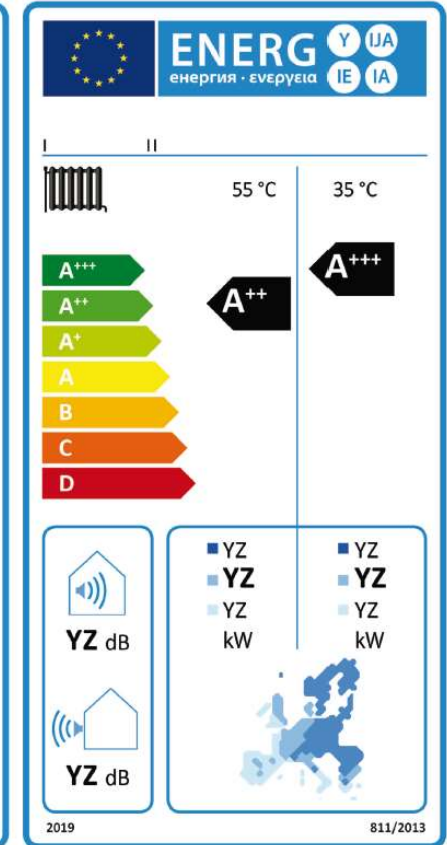

heating & cooling solutions