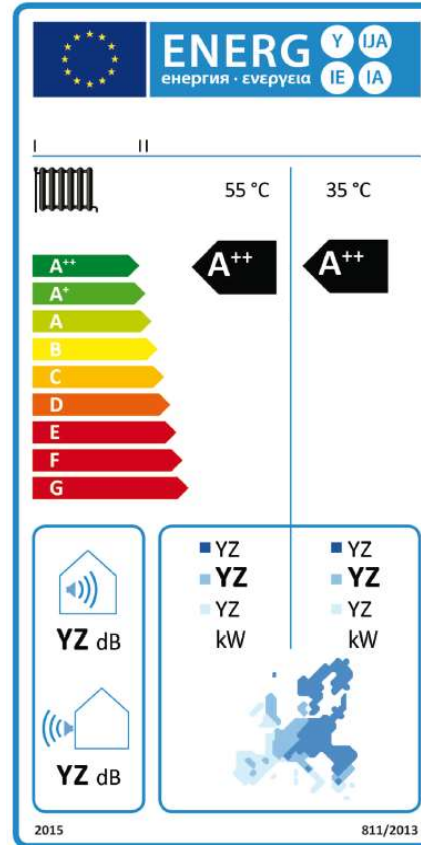

All in One J vs H	3kW		5kW		7kW		9kW	
	R410a	R32	R410a	R32	R410a	R32	R410a	R32
Efficiency COP	5,00	5,33	4,63	5,00	4,46	4,76	4,13	4,48
Sound power Label (*)	64dB	55dB	65dB	55dB	68dB	59dB	69dB	59dB
Piping Lengh TTL Max	15m	25m	15m	25m	40m	50m	40m	50m
Piping Lengh Elevation Max	5m	20m	5m	20m	30m	30m	30m	30m
Heat pump max water outlet	55C	60C	55C	60C	55C	60C	55C	60C

(*) R410a measured at Full Load, R32 measured at Part Load (as other manufacturers)

All in One range from May'19

Capacity	3kW	5kW	7kW	9kW
Outdoor	WH-UD03JE5	WH-UD05JE5	WH-UD07JE5	WH-UD09JE5
All in One Indoor	WH-ADC0309J3E5			
Cloud	CZ-TAW1			

WH-ADC0309J3E5

heating & cooling solutions

Aquarea J Generation

Panasonic BUSINESS

What is same?

- **High energy class**
 A++ in LT and MT (A++ to G)
 A+++ in LT (A+++ to D) from 26 Sep 19

- **Free Space on top of All in One**

Refrigerant connection port

Today

From 26th Sep 2019

heating & cooling solutions

Panasonic

BUSINESS

heating & cooling solutions